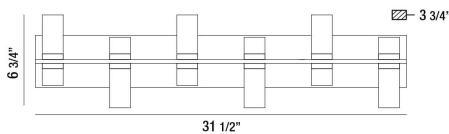

NETTO, 32" VANITY LIGHT

PRODUCT DETAILS

No.	:	35959-014
Product Color	:	CHROME
Product Material	:	METAL
Shade / Accent Colour	:	CLEAR
Shade / Accent Material	:	ACRYLIC
Width	:	31.5"
Height	:	6.75"
Ext	:	3.75"
Weight	:	9.9lbs

TECHNICAL DETAILS

Canopy / Backplate Height	:	1.25"
Canopy / Backplate Width	:	5.5"
Location	:	DAMP
Approval	:	

PROJECT INFORMATION

Job Name: Date: Category:

Comments: