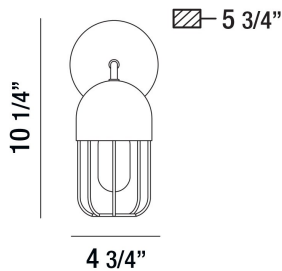

### PRODUCT DETAILS

No.	:	35960-010
Product Color	:	MATTE BLACK
Product Material	:	METAL
Shade / Accent Colour	:	GOLD
Shade / Accent Material	:	METAL
Width	:	4.75"
Height	:	10.5"
Ext	:	5.75"
Weight	:	1.9lbs

### TECHNICAL DETAILS

Canopy / Backplate Height	:	1"
Canopy / Backplate Dia.	:	4.75"
Mounting	:	Down
Location	:	DAMP
Approval	:	