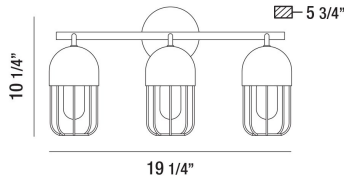

PALMERSTON, 19" VANITY LIGHT

PRODUCT DETAILS

No.	:	35961-017
Product Color	:	MATTE BLACK
Product Material	:	METAL
Shade / Accent Colour	:	GOLD
Shade / Accent Material	:	METAL
Width	:	19.25"
Height	:	10.25"
Ext	:	5.75"
Weight	:	4.5lbs

OPTIONS AVAILABLE

ITEM NO.	FINISH	SHADE
35961-017	MATTE BLACK	GOLD

TECHNICAL DETAILS

Canopy / Backplate Height	:	1"
Canopy / Backplate Dia.	:	4.75"
Mounting	:	Down
Location	:	DAMP
Approval	:	

PROJECT INFORMATION