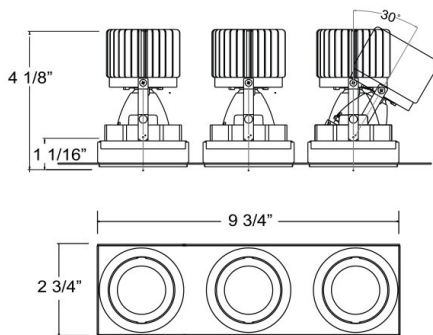

### PRODUCT DETAILS

No.	:	36027-35-01
Product Color	:	BLACK
Shade / Accent Colour	:	BLACK
Length	:	9.75"
Width	:	2.75"
Height	:	4.125"

### TECHNICAL DETAILS

Light Direction	:	Down
Adjustable Lamp Head	:	Yes
Location	:	DRY
Approval	:	
Title 24	:	Yes
Beam Angle	:	40
Cut Hole Length	:	10"
Cut Hole Width	:	3"