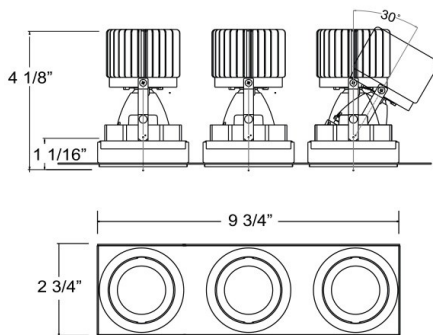

### PRODUCT DETAILS

No.	:	36027-35-02
Product Color	:	WHITE
Shade / Accent Colour	:	WHITE
Length	:	9.75"
Width	:	2.75"
Height	:	4.125"

### TECHNICAL DETAILS

Light Direction	:	Down
Adjustable Lamp Head	:	Yes
Location	:	DRY
Approval	:	
Title 24	:	Yes
Beam Angle	:	40
Cut Hole Length	:	10"
Cut Hole Width	:	3"