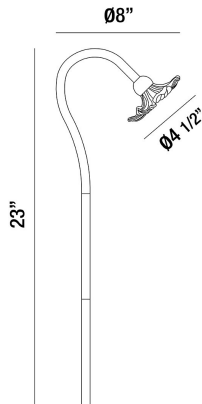

36202, LED OUTDOOR PATH LIGHT

PRODUCT DETAILS

No.	:	36202-010
Product Color	:	BLACK
Shade / Accent Colour	:	CLEAR GLASS
Width	:	8"
Height	:	23"
Weight	:	1lbs

LIGHT SOURCE DETAILS

Light Source Type	:	INTEGRATED LED
Input Voltage	:	12V
Bulb Voltage	:	12V
Socket Type	:	LED
Total Wattage	:	2W
Total Lumen	:	120lm
Kelvin	:	3000K
CRI	:	80

OPTIONS AVAILABLE

ITEM NO.	FINISH	SHADE
36202-010	BLACK	CLEAR GLASS

TECHNICAL DETAILS

IP Rating	:	65
Location	:	WET
Approval	:	
Title 24	:	Yes

PROJECT INFORMATION

 Job Name: Date: Category:

 Comments: