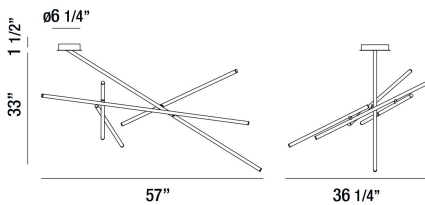

CROSSROADS, 57" CEILING MOUNT

Options Available

ITEM NO.	FINISH	SHADE
36249-015	BLACK	FROSTED
36249-022	SATIN NICKEL	FROSTED
36249-039	ANTIQUE BRASS	FROSTED

PRODUCT DETAILS

No.	:	36249-015
Product Color	:	BLACK
Product Material	:	METAL
Shade / Accent Colour	:	FROSTED
Shade / Accent Material	:	ACRYLIC
Length	:	57"
Width	:	36.25"
Height	:	33"
Weight	:	8.1lbs

LIGHT SOURCE DETAILS

Light Source Type	:	INTEGRATED LED
Input Voltage	:	120V
Bulb Voltage	:	120V
Total Wattage	:	9W
Total Lumen	:	720lm
Kelvin	:	3000K
CRI	:	90+
Dimmable	:	Yes

TECHNICAL DETAILS

Canopy / Backplate Height	:	1.5"
Canopy / Backplate Dia.	:	6.25"
Location	:	DRY
Approval	:	