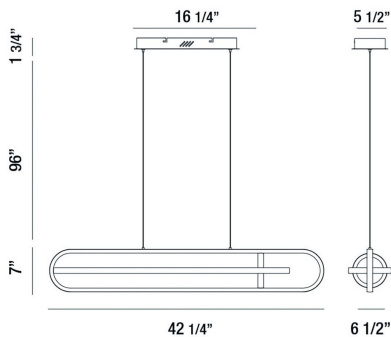

DEMARK, 42" LINEAR CHANDELIER

OPTIONS AVAILABLE

ITEM NO.	FINISH	SHADE
37039-011	MATTE BLACK	
37039-028	SATIN GOLD	

PRODUCT DETAILS

No.	:	37039-028
Product Color	:	SATIN GOLD
Product Material	:	METAL
Shade / Accent Material	:	ACRYLIC
Length	:	42.25"
Width	:	6.5"
Height	:	7"
Overall Height	:	104.75"
Weight	:	6.6lbs

LIGHT SOURCE DETAILS

Light Source Type	:	INTEGRATED LED
Input Voltage	:	120V
Bulb Voltage	:	120V
Socket Type	:	LED
Total Wattage	:	58W
Total Lumen	:	2900lm
Kelvin	:	3000K
CRI	:	90+
Dimmable	:	Yes

TECHNICAL DETAILS

Hanging Support Type	:	WIRE
Hanging Support Length	:	96"
Canopy / Backplate Length	:	16.25"
Canopy / Backplate Height	:	1.75"
Canopy / Backplate Width	:	5.5"
Location	:	DRY
Approval	:	
Title 24	:	Yes

PROJECT INFORMATION