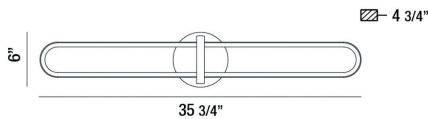

BOTTON, 36" WALL SCONCE

OPTIONS AVAILABLE

ITEM NO.	FINISH	SHADE
37041-014	MATTE BLACK	
37041-021	SATIN GOLD	

PRODUCT DETAILS

No.	:	37041-014
Product Color	:	MATTE BLACK
Product Material	:	METAL
Shade / Accent Material	:	ACRYLIC
Width	:	35.75"
Height	:	6"
Ext	:	4.75"
Weight	:	3.1lbs

LIGHT SOURCE DETAILS

Light Source Type	:	INTEGRATED LED
Input Voltage	:	120V
Bulb Voltage	:	120V
Socket Type	:	LED
Total Wattage	:	27W
Delivered Lumens	:	1400lm
Kelvin	:	3000K
CRI	:	90
Dimmable	:	Yes

TECHNICAL DETAILS

Canopy / Backplate Height	:	1.5"
Canopy / Backplate Dia.	:	6"
Location	:	DAMP
Approval	:	
Title 24	:	Yes

PROJECT INFORMATION

Job Name: Date: Category:

Comments: