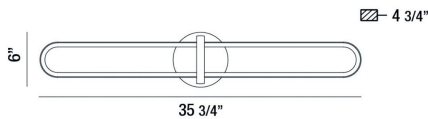

BOTTON, 36" WALL SCONCE

PRODUCT DETAILS

No.	:	37041-021
Product Color	:	SATIN GOLD
Product Material	:	METAL
Shade / Accent Material	:	ACRYLIC
Width	:	35.75"
Height	:	6"
Ext	:	4.75"
Weight	:	3.1lbs

LIGHT SOURCE DETAILS

Light Source Type	:	INTEGRATED LED
Input Voltage	:	120V
Bulb Voltage	:	120V
Socket Type	:	LED
Total Wattage	:	27W
Delivered Lumens	:	1400lm
Kelvin	:	3000K
CRI	:	90
Dimmable	:	Yes

OPTIONS AVAILABLE

ITEM NO.	FINISH	SHADE
37041-014	MATTE BLACK	
37041-021	SATIN GOLD	

TECHNICAL DETAILS

Canopy / Backplate Height	:	1.5"
Canopy / Backplate Dia.	:	6"
Location	:	DAMP
Approval	:	
Title 24	:	Yes

PROJECT INFORMATION

 Job Name: Date: Type:

 Comments: