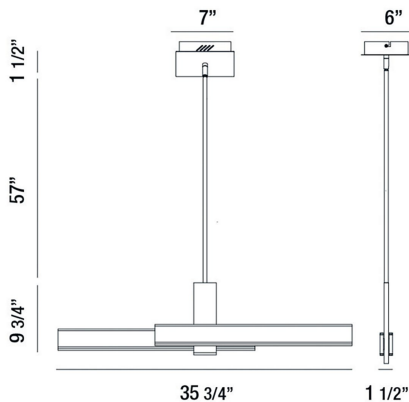

CAMENO, 36" LINEAR CHNADELIER

PRODUCT DETAILS

No.	:	37063-016
Product Color	:	MATTE BLACK
Product Material	:	METAL
Shade / Accent Material	:	ACRYLIC
Length	:	35.75"
Width	:	1.5"
Height	:	9.75"
Overall Height	:	68.25"
Weight	:	7.2lbs

LIGHT SOURCE DETAILS

Light Source Type	:	INTEGRATED LED
Input Voltage	:	120V
Bulb Voltage	:	120V
Socket Type	:	LED
Total Wattage	:	54W
Total Lumen	:	3360lm
Kelvin	:	3000K
CRI	:	90+
Dimmable	:	Yes

OPTIONS AVAILABLE

ITEM NO.	FINISH	SHADE
37063-016	MATTE BLACK	
37063-023	SATIN GOLD	

TECHNICAL DETAILS

Hanging Support Type	:	ROD
Hanging Support Length	:	57"
Rods Included	:	3"+6"+12"+18"+18"
Canopy / Backplate Length	:	7"
Canopy / Backplate Height	:	1.5"
Canopy / Backplate Width	:	6"
Location	:	DRY
Approval	:	
Title 24	:	Yes