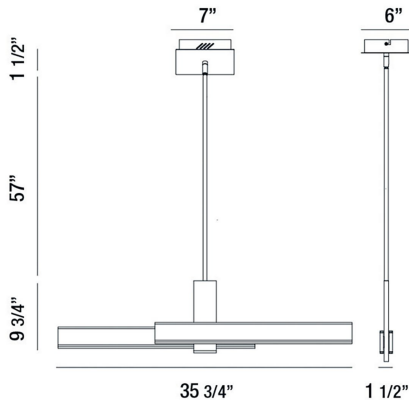

PROJECT INFORMATION

Job Name: Date: Category:

Comments: