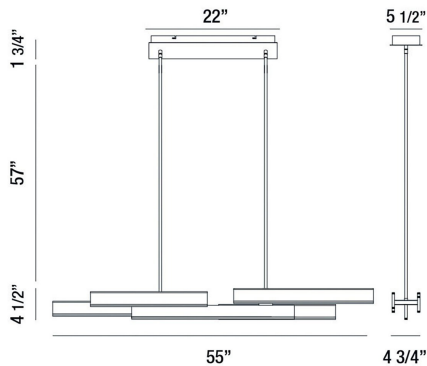

PROJECT INFORMATION

Job Name: Date: Category:

Comments: