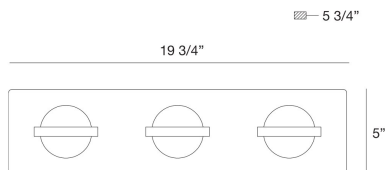

RYDER, 20" BATHBAR

PRODUCT DETAILS

No.	:	37069-035
Product Color	:	BLACK
Shade / Accent Colour	:	BLACK
Width	:	19.75"
Height	:	5"
Ext	:	5.25"
Weight	:	6.8lbs

LIGHT SOURCE DETAILS

Light Source Type	:	INTEGRATED LED
Input Voltage	:	120V
Bulb Voltage	:	120V
Socket Type	:	LED
Total Wattage	:	15W
Delivered Lumens	:	600lm
Kelvin	:	3000K
CRI	:	90
Dimmable	:	Yes

OPTIONS AVAILABLE

ITEM NO.	FINISH	SHADE
37069-018	CHROME	CLEAR
37069-025	GOLD	CLEAR
37069-035	BLACK	BLACK

TECHNICAL DETAILS

Canopy / Backplate Length	:	5"
Canopy / Backplate Height	:	1.25"
Canopy / Backplate Width	:	19.75"
Location	:	DAMP
Approval	:	
Title 24	:	Yes