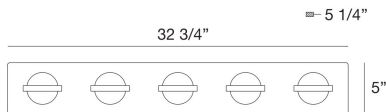

## RYDER, 33" BATHBAR

### PRODUCT DETAILS

No.	:	37071-028
Product Color	:	GOLD
Product Material	:	METAL
Shade / Accent Colour	:	CLEAR
Shade / Accent Material	:	GLASS
Width	:	32.75"
Height	:	5"
Ext	:	5.25"
Weight	:	11.6lbs

### TECHNICAL DETAILS

Canopy / Backplate Length	:	5"
Canopy / Backplate Height	:	1.25"
Canopy / Backplate Width	:	32.75"
Location	:	DAMP
Approval	:	
Title 24	:	Yes