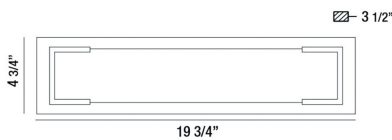

THORNHILL, 20" WALL SCONCE

PRODUCT DETAILS

No.	:	37074-012
Product Color	:	BLACK
Product Material	:	METAL
Shade / Accent Colour	:	WHITE
Shade / Accent Material	:	GLASS
Width	:	19.75"
Height	:	4.75"
Ext	:	3.5"
Weight	:	5.5lbs

ITEM NO.	FINISH	SHADE
37074-012	BLACK	WHITE

TECHNICAL DETAILS

Canopy / Backplate Length	:	4.75"
Canopy / Backplate Height	:	1"
Canopy / Backplate Width	:	19.75"
IP Rating	:	54
Location	:	WET
Approval	:	
Title 24	:	Yes