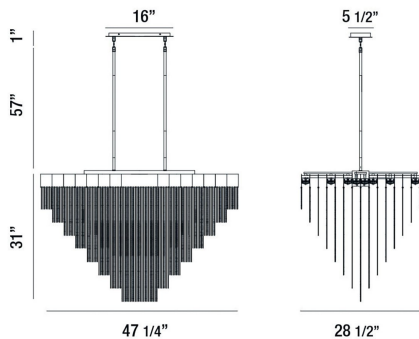

BLOOMFIELD, 22-LIGHT OVAL LED CHANDELIER

PRODUCT DETAILS

No.	:	37096-014
Product Color	:	ANTIQUE BRUSH GOLD
Product Material	:	METAL
Shade / Accent Material	:	METAL
Length	:	47.25"
Width	:	28.5"
Height	:	31"
Overall Height	:	89"
Weight	:	50.7lbs

ITEM NO.	FINISH	SHADE
37096-014	ANTIQUE BRUSH GOLD	
37096-025	BLACK	

TECHNICAL DETAILS

Hanging Support Type	:	ROD
Hanging Support Length	:	57"
Rods Included	:	3"+6"+12"+18"+18"
Canopy / Backplate Length	:	16"
Canopy / Backplate Height	:	1"
Canopy / Backplate Width	:	5.5"
Location	:	DRY
Approval	:	
Title 24	:	Yes