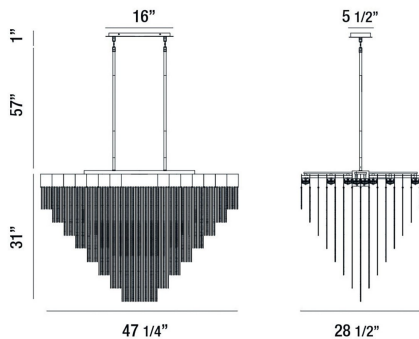

BLOOMFIELD, 22-LIGHT OVAL LED CHANDELIER

PRODUCT DETAILS

No.	:	37096-025
Product Color	:	BLACK
Product Material	:	METAL
Shade / Accent Material	:	~
Length	:	47.25"
Width	:	28.5"
Height	:	31"
Overall Height	:	89"
Weight	:	50.7lbs

ITEM NO.	FINISH	SHADE
37096-014	ANTIQUÉ BRUSH GOLD	
37096-025	BLACK	

TECHNICAL DETAILS

Hanging Support Type	:	ROD
Hanging Support Length	:	57"
Rods Included	:	3"+6"+12"+18"+18"
Canopy / Backplate Length	:	16"
Canopy / Backplate Height	:	1"
Canopy / Backplate Width	:	5.5"
Location	:	DRY
Approval	:	
Title 24	:	Yes