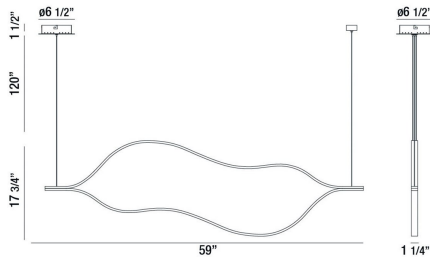

DEVONSHIRE, 59" CHANDELIER

PRODUCT DETAILS

No.	:	37098-018
Product Color	:	CHROME
Product Material	:	METAL
Shade / Accent Colour	:	WHITE
Shade / Accent Material	:	ACRYLIC
Length	:	59"
Width	:	1.25"
Height	:	17.75"
Overall Height	:	139.25"
Weight	:	3lbs

LIGHT SOURCE DETAILS

Light Source Type	:	INTEGRATED LED
Input Voltage	:	120V
Bulb Voltage	:	120V
Socket Type	:	LED
Total Wattage	:	30W
Delivered Lumens	:	1850lm
Kelvin	:	3000K
CRI	:	80+
Dimmable	:	Yes

OPTIONS AVAILABLE

ITEM NO.	FINISH	SHADE
37098-018	CHROME	WHITE
37098-023	GOLD	WHITE

TECHNICAL DETAILS

Hanging Support Type	:	WIRE
Hanging Support Length	:	120"
Canopy / Backplate Height	:	1.5"
Canopy / Backplate Dia.	:	6.5"
Location	:	DRY
Approval	:	
Title 24	:	Yes