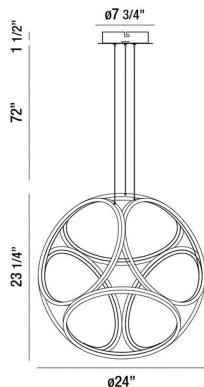

GLENVIEW, 24" PENDANT

OPTIONS AVAILABLE

ITEM NO.	FINISH	SHADE
37102-012	CHROME	WHITE
37102-020	GOLD	WHITE

PRODUCT DETAILS

No.	:	37102-020
Product Color	:	GOLD
Product Material	:	METAL
Shade / Accent Colour	:	WHITE
Shade / Accent Material	:	ACRYLIC
Diameter	:	24"
Height	:	23.25"
Overall Height	:	96.75"
Weight	:	4.4lbs

LIGHT SOURCE DETAILS

Light Source Type	:	INTEGRATED LED
Input Voltage	:	120V
Bulb Voltage	:	120V
Socket Type	:	LED
Total Wattage	:	40W
Delivered Lumens	:	1800lm
Kelvin	:	3000K
CRI	:	80+
Dimmable	:	Yes

TECHNICAL DETAILS

Hanging Support Type	:	WIRE
Hanging Support Length	:	72"
Canopy / Backplate Height	:	1.25"
Canopy / Backplate Dia.	:	7.75"
Location	:	DRY
Title 24	:	Yes

PROJECT INFORMATION

Job Name: Date: Category:

Comments: