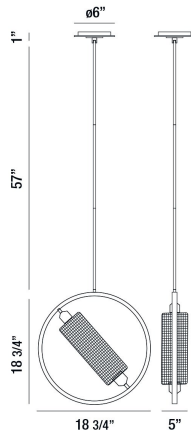

### PRODUCT DETAILS

No.	:	37109-011
Product Color	:	BLACK
Product Material	:	METAL
Shade / Accent Colour	:	GOLD
Shade / Accent Material	:	METAL
Length	:	18.75"
Width	:	5"
Height	:	18.75"
Overall Height	:	76.75"
Weight	:	4lbs

### LIGHT SOURCE DETAILS

Number of Bulbs	:	1
Light Source	:	Incandescent
Light Source Type	:	T10
Input Voltage	:	120V
Bulb Voltage	:	120V
Socket Type	:	E26
Wattage	:	60W
Total Wattage	:	60W
Bulb Included	:	Yes
Dimmable	:	No

### TECHNICAL DETAILS

Hanging Support Type	:	ROD
Hanging Support Length	:	57"
Rods Included	:	3"+6"+12"+18"+18"
Canopy / Backplate Height	:	1"
Canopy / Backplate Dia.	:	6"
Location	:	DRY