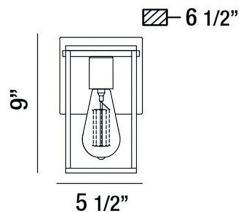

TECHNICAL DETAILS

PROJECT INFORMATION

Job Name: Date: Category:

Comments: