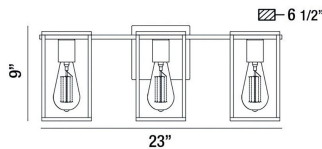

TECHNICAL DETAILS

PROJECT INFORMATION

Job Name: Date: Category:

Comments: