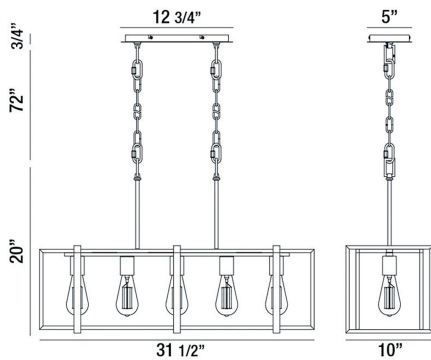

STAFFORD, 32" RECTANGULAR CHANDELIER

PRODUCT DETAILS

No.	:	37118-013
Product Color	:	CHROME/BLACK
Product Material	:	METAL
Shade / Accent Material	:	OPEN FRAME MIXED METALS
Length	:	31.5"
Width	:	10"
Height	:	20"
Overall Height	:	92.75"
Weight	:	9lbs

OPTIONS AVAILABLE

ITEM NO.	FINISH	SHADE
37118-013	CHROME/BLACK	

TECHNICAL DETAILS

Hanging Support Type	:	CHAIN
Hanging Support Length	:	72"
Rods Included	:	48"+48"
Canopy / Backplate Length	:	12.75"
Canopy / Backplate Height	:	0.75"
Canopy / Backplate Width	:	5"