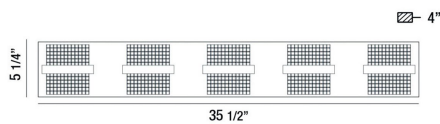

TECHNICAL DETAILS

Approval	:	
Title 24	:	Yes

PROJECT INFORMATION

Job Name: Date: Category:

Comments: