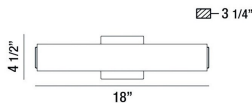

LANDOR, 18" WALL SCONCE

PRODUCT DETAILS

No.	:	37157-012
Product Color	:	CHROME
Product Material	:	METAL
Shade / Accent Colour	:	WHITE
Shade / Accent Material	:	ACRYLIC TUBE
Width	:	18"
Height	:	4.5"
Ext	:	3.25"
Weight	:	2.2lbs

LIGHT SOURCE DETAILS

Light Source Type	:	INTEGRATED LED
Input Voltage	:	120V
Bulb Voltage	:	120V
Total Wattage	:	15W
Delivered Lumens	:	1000lm
Kelvin	:	3000K
CRI	:	90
Dimmable	:	Yes

OPTIONS AVAILABLE

ITEM NO.	FINISH	SHADE
37157-012	CHROME	WHITE

TECHNICAL DETAILS

Canopy / Backplate Length	:	4.5"
Canopy / Backplate Height	:	1.25"
Canopy / Backplate Width	:	4.5"
Location	:	DAMP
Approval	:	

PROJECT INFORMATION

 Job Name: Date: Category:

 Comments: