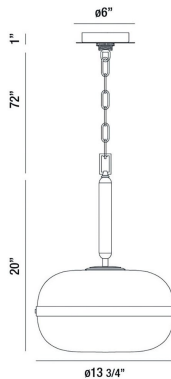

NOTTINGHAM, MEDIUM 1-LIGHT PENDANT

PRODUCT DETAILS

No.	:	37197-018
Product Color	:	ANCIENT BRASS
Product Material	:	METAL
Shade / Accent Colour	:	AMBER
Shade / Accent Material	:	TINTED GLASS ORBS
Diameter	:	13.75"
Height	:	20"
Overall Height	:	92"
Weight	:	10.9lbs

OPTIONS AVAILABLE

ITEM NO.	FINISH	SHADE
37197-018	ANCIENT BRASS	AMBER

TECHNICAL DETAILS

Hanging Support Type	:	CHAIN
Hanging Support Length	:	72"
Canopy / Backplate Height	:	1"
Canopy / Backplate Dia.	:	6"
Approval	:	