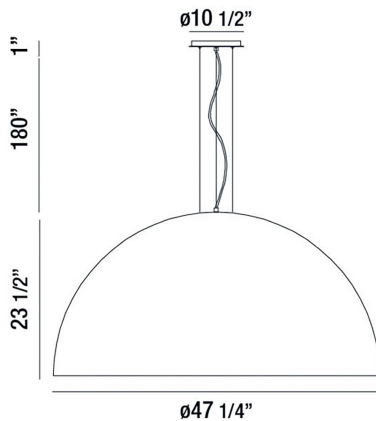

LAVERTON, 47" ROUND PENDANT

PRODUCT DETAILS

No.	:	37230-012
Product Color	:	BLACK/WHITE
Product Material	:	METAL
Shade / Accent Material	:	METAL
Diameter	:	47.25"
Height	:	23.5"
Overall Height	:	204.5"

LIGHT SOURCE DETAILS

Number of Bulbs	:	5
Light Source	:	Incandescent
Light Source Type	:	A19
Input Voltage	:	120V
Bulb Voltage	:	120V
Socket Type	:	E26
Wattage	:	60W
Total Wattage	:	300W
Bulb Included	:	No
Dimmable	:	Yes

OPTIONS AVAILABLE

ITEM NO.	FINISH	SHADE
37230-012	BLACK/WHITE	
37230-022	BLACK/GOLD	
37230-038	WHITE/WHITE	
37230-045	ALUMINUM/WHITE	

TECHNICAL DETAILS

Hanging Support Type	:	WIRE
Hanging Support Length	:	180"
Canopy / Backplate Height	:	1"
Canopy / Backplate Dia.	:	10.5"
Approval	:	