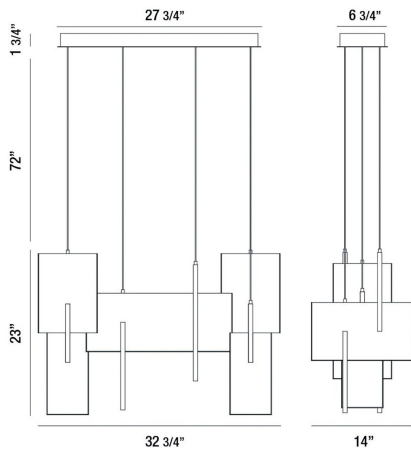

### PRODUCT DETAILS

No.	:	37345-013
Product Color	:	ANODIZED GOLD
Product Material	:	METAL
Shade / Accent Material	:	ACRYLIC
Length	:	32.75"
Width	:	14"
Height	:	23"
Overall Height	:	96.75"
Weight	:	29lbs

### LIGHT SOURCE DETAILS

Light Source Type	:	INTEGRATED LED
Input Voltage	:	120V
Bulb Voltage	:	120V
Socket Type	:	LED
Total Wattage	:	93W
Delivered Lumens	:	1950lm
Kelvin	:	3000K
CRI	:	90+
Dimmable	:	Yes

### TECHNICAL DETAILS

Hanging Support Type	:	AIRCRAFT CABLE
Hanging Support Length	:	72"
Canopy / Backplate Length	:	27.75"
Canopy / Backplate Height	:	1.75"
Canopy / Backplate Width	:	6.75"
Location	:	DRY
Approval	:	
Title 24	:	Yes