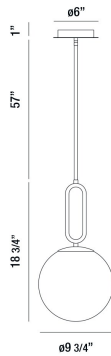

PROSPECT, 10" ROUND PENDANT

PRODUCT DETAILS

No.	:	37348-014
Product Color	:	GOLD
Product Material	:	METAL
Shade / Accent Colour	:	CLEAR
Shade / Accent Material	:	GLASS
Diameter	:	9.75"
Height	:	18.75"
Overall Height	:	76.75"
Weight	:	3.6lbs

LIGHT SOURCE DETAILS

Number of Bulbs	:	1
Light Source	:	Incandescent
Light Source Type	:	A19
Input Voltage	:	120V
Bulb Voltage	:	120V
Socket Type	:	E26
Wattage	:	60W
Total Wattage	:	60W
Bulb Included	:	No
Dimmable	:	Yes

OPTIONS AVAILABLE

ITEM NO.	FINISH	SHADE
37348-014	GOLD	CLEAR

TECHNICAL DETAILS

Hanging Support Type	:	ROD
Hanging Support Length	:	57"
Rods Included	:	3"+6"+12"+18"+18"
Canopy / Backplate Height	:	1"
Canopy / Backplate Dia.	:	6"
Location	:	DRY
Approval	:	