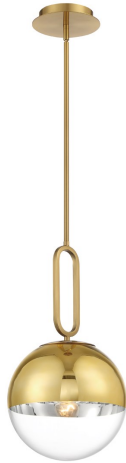

PROSPECT, 10" ROUND PENDANT

PRODUCT DETAILS

No.	:	37348-014
Product Color	:	GOLD
Product Material	:	METAL
Shade / Accent Colour	:	CLEAR
Shade / Accent Material	:	GLASS
Diameter	:	9.75"
Height	:	18.75"
Overall Height	:	76.75"
Weight	:	3.6lbs

LIGHT SOURCE DETAILS

Number of Bulbs	:	1
Light Source	:	Incandescent
Light Source Type	:	A19
Input Voltage	:	120V
Bulb Voltage	:	120V
Socket Type	:	E26
Wattage	:	60W
Total Wattage	:	60W
Bulb Included	:	No
Dimmable	:	Yes

OPTIONS AVAILABLE

ITEM NO.	FINISH	SHADE
37348-014	GOLD	CLEAR

TECHNICAL DETAILS

Hanging Support Type	:	ROD
Hanging Support Length	:	57"
Rods Included	:	3"+6"+12"+18"+18"
Canopy / Backplate Height	:	1"
Canopy / Backplate Dia.	:	6"
Location	:	DRY
Approval	:	