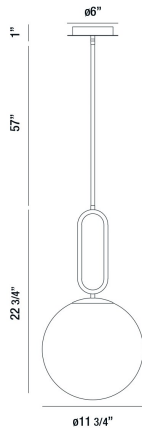

PROSPECT, 12" ROUND PENDANT

PRODUCT DETAILS

No.	:	37349-011
Product Color	:	GOLD
Product Material	:	METAL
Shade / Accent Colour	:	CLEAR
Shade / Accent Material	:	GLASS
Diameter	:	11.75"
Height	:	22.75"
Overall Height	:	80.75"
Weight	:	6.6lbs

LIGHT SOURCE DETAILS

Number of Bulbs	:	1
Light Source	:	Incandescent
Light Source Type	:	A19
Input Voltage	:	120V
Bulb Voltage	:	120V
Socket Type	:	E26
Wattage	:	60W
Total Wattage	:	60W
Bulb Included	:	No
Dimmable	:	Yes

OPTIONS AVAILABLE

ITEM NO.	FINISH	SHADE
37349-011	GOLD	CLEAR

TECHNICAL DETAILS

Hanging Support Type	:	ROD
Hanging Support Length	:	57"
Rods Included	:	3"+6"+12"+18"+18"
Canopy / Backplate Height	:	1"
Canopy / Backplate Dia.	:	6"
Approval	:	