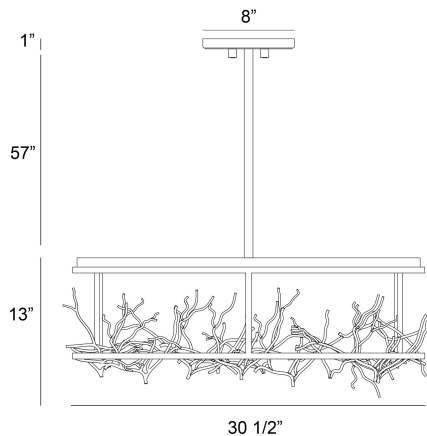

AERIE, 7LT ROUND LED CHANDELIER

PRODUCT DETAILS

No.	:	38097-010
Product Color	:	BRONZE/GOLD
Product Material	:	METAL
Shade / Accent Material	:	~
Diameter	:	30.5"
Height	:	13"
Overall Height	:	70"
Weight	:	46.4lbs

LIGHT SOURCE DETAILS

Light Source Type	:	INTEGRATED LED
Input Voltage	:	120V
Bulb Voltage	:	120V
Socket Type	:	LED
Total Wattage	:	42W
Delivered Lumens	:	450lm
Kelvin	:	3000K
CRI	:	90+
Dimmable	:	Yes

OPTIONS AVAILABLE

ITEM NO.	FINISH	SHADE
38097-010	BRONZE/GOLD	
38097-027	BLACK/SILVER	

TECHNICAL DETAILS

Hanging Support Type	:	ROD
Hanging Support Length	:	57"
Rods Included	:	3"+6"+12"+18"+18"
Canopy / Backplate Height	:	1"
Canopy / Backplate Dia.	:	8"
Location	:	DRY
Approval	:	
Title 24	:	Yes