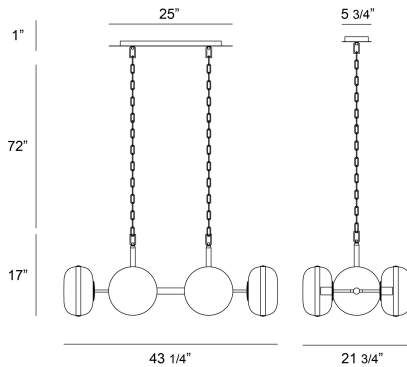

NOTTINGHAM, 6 LIGHT OVAL CHANDELIER

PRODUCT DETAILS

No.	:	38130-014
Product Color	:	ANCIENT BRASS
Product Material	:	METAL
Shade / Accent Colour	:	CHAMPAGNE
Shade / Accent Material	:	GLASS
Length	:	43.5"
Width	:	21"
Height	:	17.5"
Overall Height	:	89"
Weight	:	5.5lbs

LIGHT SOURCE DETAILS

Number of Bulbs	:	6
Light Source	:	Incandescent
Light Source Type	:	EDISON
Input Voltage	:	120V
Bulb Voltage	:	120V
Socket Type	:	E26
Wattage	:	60W
Total Wattage	:	360W
Bulb Included	:	Yes
Dimmable	:	Yes

OPTIONS AVAILABLE

ITEM NO.	FINISH	SHADE
38130-014	ANCIENT BRASS	CHAMPAGNE

TECHNICAL DETAILS

Hanging Support Type	:	CHAIN
Hanging Support Length	:	72"
Canopy / Backplate Length	:	25"
Canopy / Backplate Height	:	1"
Canopy / Backplate Width	:	5.75"
Location	:	DRY
Approval	:	