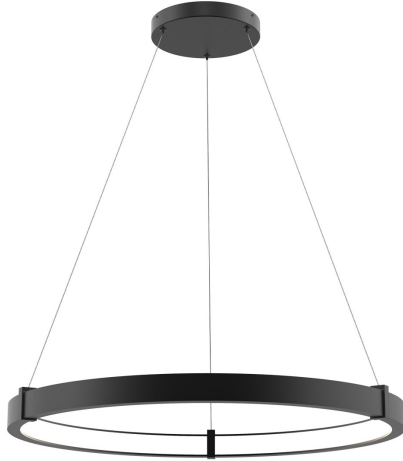

MUCCI, SMALL INWARD LED PENDANT

PRODUCT DETAILS

No.	:	38134-012
Product Color	:	MATTE BLACK
Product Material	:	METAL
Shade / Accent Colour	:	WHITE
Shade / Accent Material	:	ACRYLIC
Diameter	:	32"
Height	:	2"
Overall Height	:	120"
Weight	:	11lbs

LIGHT SOURCE DETAILS

Light Source Type	:	INTEGRATED LED
Input Voltage	:	120V
Bulb Voltage	:	120V
Socket Type	:	LED
Total Wattage	:	54W
Delivered Lumens	:	1400lm
Kelvin	:	3000K
CRI	:	90
Dimmable	:	Yes

OPTIONS AVAILABLE

ITEM NO.	FINISH	SHADE
38134-012	MATTE BLACK	WHITE

TECHNICAL DETAILS

Hanging Support Type	:	AIRCRAFT CABLE
Hanging Support Length	:	120"
Canopy / Backplate Height	:	1.5"
Canopy / Backplate Dia.	:	9.5"
Location	:	DAMP
Approval	:	
Title 24	:	Yes