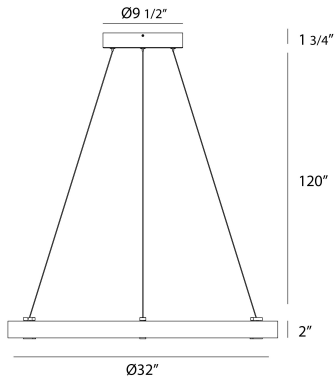

MUCCI, SMALL INWARD LED PENDANT

PRODUCT DETAILS

No.	:	38134-012
Product Color	:	MATTE BLACK
Product Material	:	METAL
Shade / Accent Colour	:	WHITE
Shade / Accent Material	:	ACRYLIC
Diameter	:	32"
Height	:	2"
Overall Height	:	120"
Weight	:	11lbs

ITEM NO.	FINISH	SHADE
38134-012	MATTE BLACK	WHITE

TECHNICAL DETAILS

Hanging Support Type	:	AIRCRAFT CABLE
Hanging Support Length	:	120"
Canopy / Backplate Height	:	1.5"
Canopy / Backplate Dia.	:	9.5"
Location	:	DAMP
Approval	:	
Title 24	:	Yes