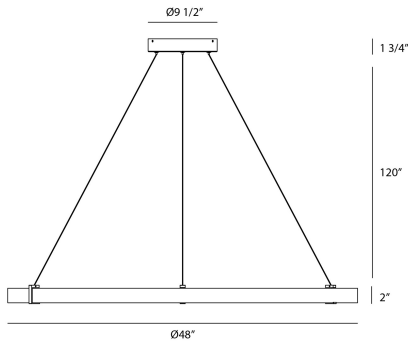

MUCCI, MEDIUM INWARD LED PENDANT

PRODUCT DETAILS

No.	:	38135-019
Product Color	:	MATTE BLACK
Product Material	:	METAL
Shade / Accent Colour	:	WHITE
Shade / Accent Material	:	ACRYLIC
Diameter	:	48"
Height	:	2"
Overall Height	:	120"
Weight	:	14lbs

ITEM NO.	FINISH	SHADE
38135-019	MATTE BLACK	WHITE

TECHNICAL DETAILS

Hanging Support Type	:	AIRCRAFT CABLE
Hanging Support Length	:	120"
Canopy / Backplate Height	:	1.5"
Canopy / Backplate Dia.	:	9.5"
Location	:	DAMP
Approval	:	
Title 24	:	Yes