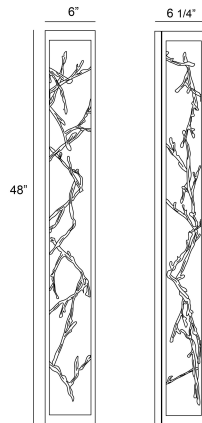

AERIE, 6LT LED WALL SCONCE

PRODUCT DETAILS

No.	:	38638-022
Product Color	:	BLACK/SILVER
Product Material	:	METAL
Shade / Accent Material	:	~
Width	:	6"
Height	:	48"
Ext	:	6.25"
Weight	:	25.4lbs

LIGHT SOURCE DETAILS

Light Source Type	:	INTEGRATED LED
Input Voltage	:	120V
Bulb Voltage	:	120V
Socket Type	:	LED
Total Wattage	:	36W
Delivered Lumens	:	570lm
Kelvin	:	3000K
CRI	:	90+
Dimmable	:	Yes

OPTIONS AVAILABLE

ITEM NO.	FINISH	SHADE
38638-015	BRONZE/GOLD	
38638-022	BLACK/SILVER	

TECHNICAL DETAILS

Canopy / Backplate Length	:	48"
Canopy / Backplate Height	:	0.75"
Canopy / Backplate Width	:	6.25"
Location	:	DRY
Approval	:	
Title 24	:	Yes

PROJECT INFORMATION

 Job Name: Date: Category: