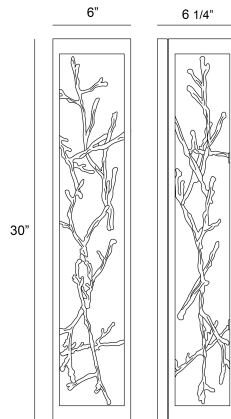

AERIE, 4LT LED WALL SCONCE

PRODUCT DETAILS

No.	:	38639-012
Product Color	:	BRONZE/GOLD
Product Material	:	METAL
Shade / Accent Material	:	~
Width	:	6"
Height	:	30"
Ext	:	6.25"

LIGHT SOURCE DETAILS

Light Source Type	:	INTEGRATED LED
Input Voltage	:	120V
Bulb Voltage	:	120V
Socket Type	:	LED
Total Wattage	:	24W
Total Lumen	:	1920lm
Kelvin	:	3000K
CRI	:	90+
Dimmable	:	Yes

Options Available

ITEM NO.	FINISH	SHADE
38639-012	BRONZE/GOLD	
38639-029	BLACK/SILVER	

TECHNICAL DETAILS

Canopy / Backplate Length	:	30"
Canopy / Backplate Height	:	0.75"
Canopy / Backplate Width	:	6.25"
Location	:	DRY
Approval	:	
Title 24	:	Yes