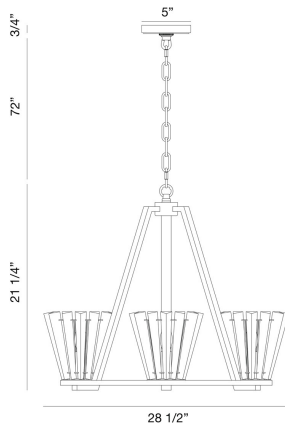

RICCA, 3 LT CHANDELIER

PRODUCT DETAILS

| | | |
|-----------------------|---|-----------|
| No. | : | 38865-015 |
| Product Color | : | CHROME |
| Shade / Accent Colour | : | CHROME |
| Diameter | : | 28.5" |
| Height | : | 21.25" |
| Weight | : | 18.9lbs |

LIGHT SOURCE DETAILS

| | | |
|-------------------|---|--------------|
| Number of Bulbs | : | 3 |
| Light Source | : | Incandescent |
| Light Source Type | : | B10 |
| Input Voltage | : | 120V |
| Bulb Voltage | : | 120V |
| Socket Type | : | E12 |
| Wattage | : | 60W |
| Total Wattage | : | 180W |
| Bulb Included | : | No |
| Dimmable | : | Yes |

OPTIONS AVAILABLE

| ITEM NO. | FINISH | SHADE |
|-----------|--------|--------|
| 38865-015 | CHROME | CHROME |

TECHNICAL DETAILS

| | | |
|---------------------------|---|-------|
| Hanging Support Type | : | CHAIN |
| Hanging Support Length | : | 72" |
| Canopy / Backplate Height | : | 0.75" |
| Canopy / Backplate Dia. | : | 5" |