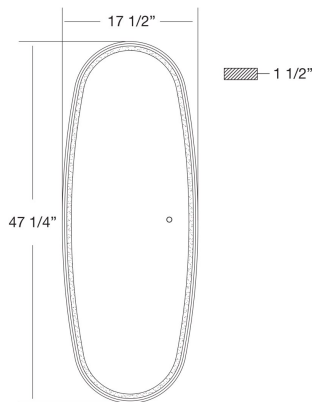

PROJECT INFORMATION

Job Name: Date: Category:

Comments: