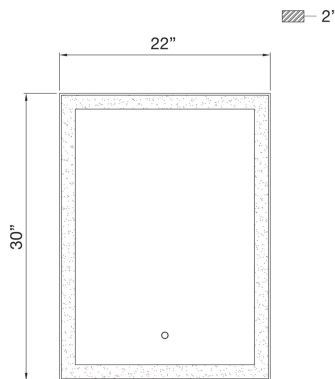

PROJECT INFORMATION

Job Name: Date: Category:

Comments: