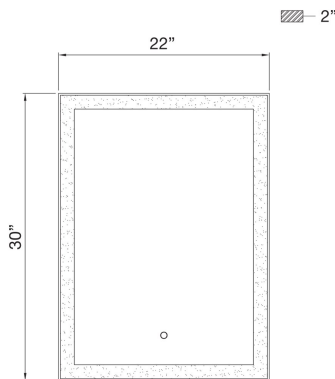

PROJECT INFORMATION

Job Name: Date: Category:

Comments: