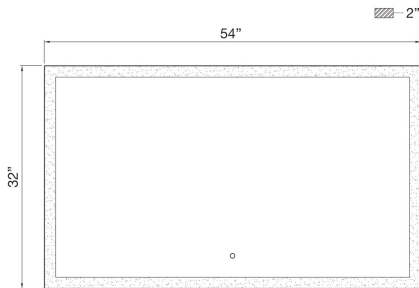

PROJECT INFORMATION

Job Name: Date: Category:

Comments: