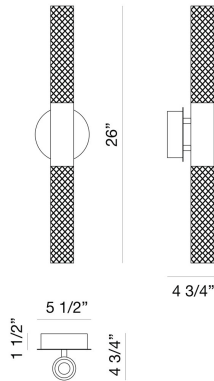

OPTIONS AVAILABLE

ITEM NO.	FINISH	SHADE
39311-016	CHROME	CHROME

PROJECT INFORMATION

Job Name: Date: Category:

Comments: