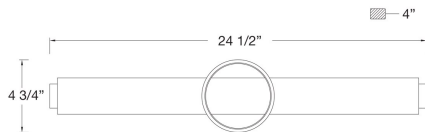

SANTORO, LG LED BATHBAR

PRODUCT DETAILS

No.	:	39317-018
Product Color	:	GOLD
Shade / Accent Colour	:	GOLD
Width	:	24.5"
Height	:	4.75"
Ext	:	4"
Weight	:	3.7lbs

LIGHT SOURCE DETAILS

Light Source Type	:	INTEGRATED LED
Input Voltage	:	120V
Bulb Voltage	:	DC 36V
Socket Type	:	LED
Total Wattage	:	27W
Delivered Lumens	:	1500lm
Kelvin	:	3000K
CRI	:	90
Dimmable	:	Yes

OPTIONS AVAILABLE

ITEM NO.	FINISH	SHADE
39317-018	GOLD	GOLD
39317-025	CHROME	CHROME
39317-032	BLACK	BLACK

TECHNICAL DETAILS

Canopy / Backplate Height	:	1.25"
Canopy / Backplate Dia.	:	4.75"

PROJECT INFORMATION