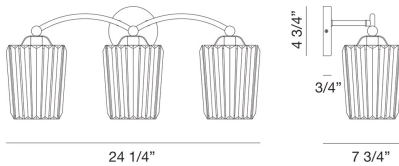

### PRODUCT DETAILS

No.	:	39330-031
Product Color	:	BLACK
Shade / Accent Colour	:	BLACK
Width	:	24.5"
Height	:	11"
Ext	:	7.5"
Weight	:	12.7lbs

### TECHNICAL DETAILS

Canopy / Backplate Height	:	0.75"
Canopy / Backplate Dia.	:	4.75"