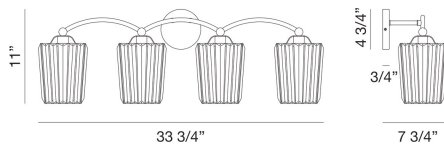

TECHNICAL DETAILS

PROJECT INFORMATION

Job Name: Date: Category:

Comments: