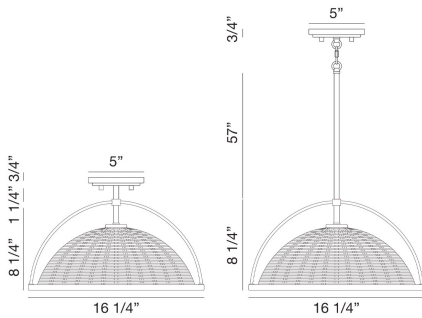

### PRODUCT DETAILS

No.	:	39349-026
Product Color	:	BRONZE
Shade / Accent Colour	:	BRONZE
Diameter	:	16"
Height	:	10.5"
Weight	:	5lbs

### TECHNICAL DETAILS

Hanging Support Type	:	ROD
Hanging Support Length	:	57"
Canopy / Backplate Height	:	0.75"
Canopy / Backplate Dia.	:	5"