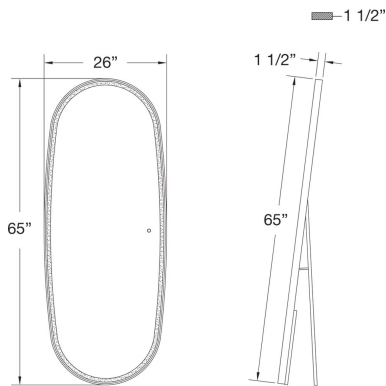

TECHNICAL DETAILS

PROJECT INFORMATION

Job Name: Date: Category:

Comments: