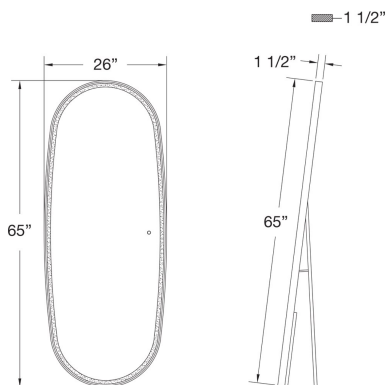

TECHNICAL DETAILS

PROJECT INFORMATION

Job Name: Date: Category:

Comments: