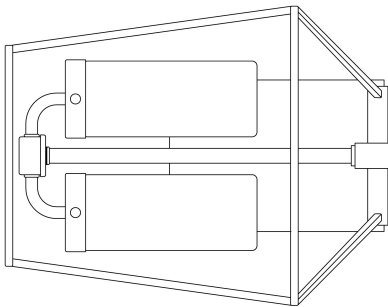

BASTILLE, 2 LT OUTDOOR WALL SCONCE

PRODUCT DETAILS

No.	:	41957-011
Product Color	:	SATIN BLACK
Product Material	:	POWDER COATING OVER GALVANIZED STEEL
Shade / Accent Colour	:	CLEAR GLASS
Shade / Accent Material	:	GLASS
Width	:	9"
Height	:	12"
Ext	:	7.75"
Weight	:	4lbs

LIGHT SOURCE DETAILS

Number of Bulbs	:	2
Light Source Type	:	B10
Input Voltage	:	120V
Bulb Voltage	:	120V
Socket Type	:	E12
Wattage	:	60W
Total Wattage	:	120W
Bulb Included	:	No
Dimmable	:	Yes

OPTIONS AVAILABLE

ITEM NO.	FINISH	SHADE
41957-011	SATIN BLACK	CLEAR GLASS

12"

9 1/2"

7 3/4"

TECHNICAL DETAILS

Canopy / Backplate Length	:	6.75"
Canopy / Backplate Height	:	1.5"
Canopy / Backplate Width	:	4.75"
Location	:	WET
Approval	:	